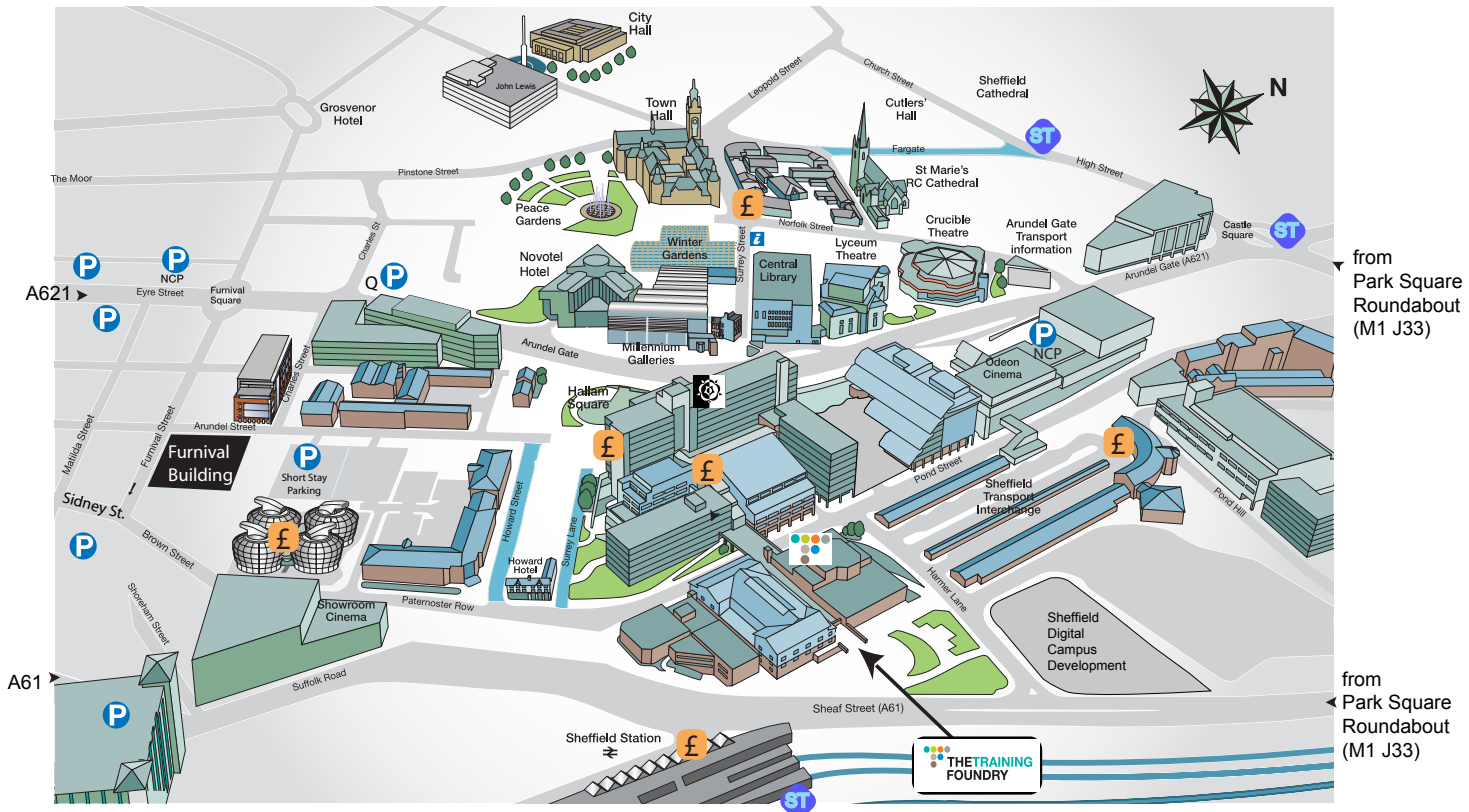

How to find The Training Foundry

£ Cashpoints

ST Super Tram Stops (Park and Ride from Meadowhall)

P Parking

Sheffield Hallam University (Owen Building - City Campus)

Road Links

Sheffield is easily accessible by road, being just off the M1's junction 33. After leaving the motorway at exit 33 you should follow the Sheffield City Centre A630 (A57) signs until the dual carriageway ends at a large roundabout with traffic signals (Park Square).

Take the third exit from the roundabout signposted A61-Chesterfield which is Sheaf Street. The walkway entrance to the Eric Mensforth Building is on the right just before the Railway Station on the left.

From the Sheffield Transport Interchange – walk along Pond Street with the bus station on your left hand side, cross over Harmer Lane and continue to walk along, as you pass under a walkway you will see some steps on your left hand side, continue up the second flight of steps and The Training Foundry is on your right hand side.

From Howard Street – at the bottom of Howard Street bear left and walk along Pond Street towards the Sheffield Transport Interchange. Continue to walk towards a walkway over the road. Just before the walkway on your right hand side you will see some steps, continue up the second flight of steps and The Training Foundry is on your right hand side.